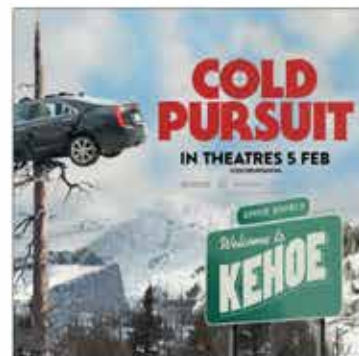

GREENLIGHT®

collectibles

2023

DRIVEN BY INNOVATION

TABLE OF CONTENTS

5	1:18 Artisan Collection	27	1:64 GL Lifestyle Brands
6	1:18 GreenLight	28	1:64 Running on Empty
7	1:18 Highway 61	29	1:64 Hot Pursuit
8	1:18 Vintage Gas Pumps	30	1:64 Hollywood
9	GMP	31	1:64 S.D. Trucks
11	1:24 Hollywood, LE & Hot Pursuit	32	1:64 Tread Setters
12	1:24 Open Stock	33	1:64 Down on the farm
13	1:43 Hollywood	34	1:64 Kings of Crunch
14	1:43 Open Stock & Kings of Crunch	35	1:64 Route Runners
15	1:12 Bespoke Collection	36	1:64 GL Premium
16	1:64 GL Muscle	37	1:64 Mechanic's Corner
17	1:64 Auto Body Shop	38	1:64 Military Machines
18	1:64 GL Exclusives	39	1:64 Hatches & Customs
19	1:64 GreenLight SE	40	1:64 Emergency Response
20	1:64 Hollywood Hitch & Tow	41	1:64 Showroom Floor
21	1:64 Hitch & Tow	42	1:64 The Hobby Shop
22	1:64 H.D. Trucks	43	NTT IndyCar Series
23	1:64 Hitched Homes	44	1:64 Hobby Exclusives
24	1:64 Work & Play	45	Evergreen Items
25	1:64 GreenLight Select	46	Custom & Premiums
26	1:64 Parks Department		

1:12

1:18

1:24

1:43

1:64