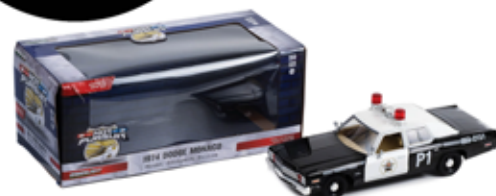

RUNNING ON EMPTY

85061 1939 Chevrolet Panel Truck Summit Racing Equipment

85062 1968 Chevrolet C-10 with Camper Shell Gulf Oil

85063 1970 Ford F-100 with Bed Cover Armor All

1:24

HOT PURSUIT MASTER ITEM # 85500