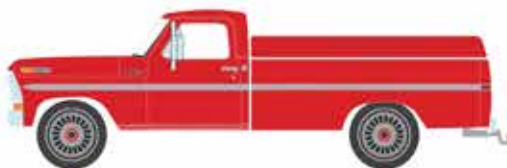

48080-B 1970 Ford F-100 Farm and Ranch Special
with Side Cargo Boards
Candy Apple Red