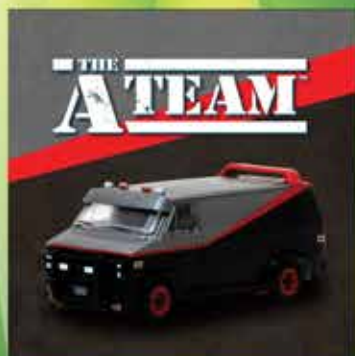

GREENLIGHT®

collectibles

2023

DRIVEN BY INNOVATION

TABLE OF CONTENTS

5	1:18 Artisan Collection	27	1:64 GL Lifestyle Brands
6	1:18 GreenLight	28	1:64 Running on Empty
7	1:18 Highway 61	29	1:64 Hot Pursuit
8	1:18 Vintage Gas Pumps	30	1:64 Hollywood
9	GMP	31	1:64 S.D. Trucks
11	1:24 Hollywood, LE & Hot Pursuit	32	1:64 Tread Setters
12	1:24 Open Stock	33	1:64 Down on the farm
13	1:43 Hollywood	34	1:64 Kings of Crunch
14	1:43 Open Stock & Kings of Crunch	35	1:64 Route Runners
15	1:12 Bespoke Collection	36	1:64 GL Premium
16	1:64 GL Muscle	37	1:64 Mechanic's Corner
17	1:64 Auto Body Shop	38	1:64 Military Machines
18	1:64 GL Exclusives	39	1:64 Hatches & Customs
19	1:64 GreenLight SE	40	1:64 Emergency Response
20	1:64 Hollywood Hitch & Tow	41	1:64 Showroom Floor
21	1:64 Hitch & Tow	42	1:64 The Hobby Shop
22	1:64 H.D. Trucks	43	NTT IndyCar Series
23	1:64 Hitched Homes	44	1:64 Hobby Exclusives
24	1:64 Work & Play	45	Evergreen Items
25	1:64 GreenLight Select	46	Custom & Premiums
26	1:64 Parks Department		

1:12

1:18

1:24

1:43

1:64